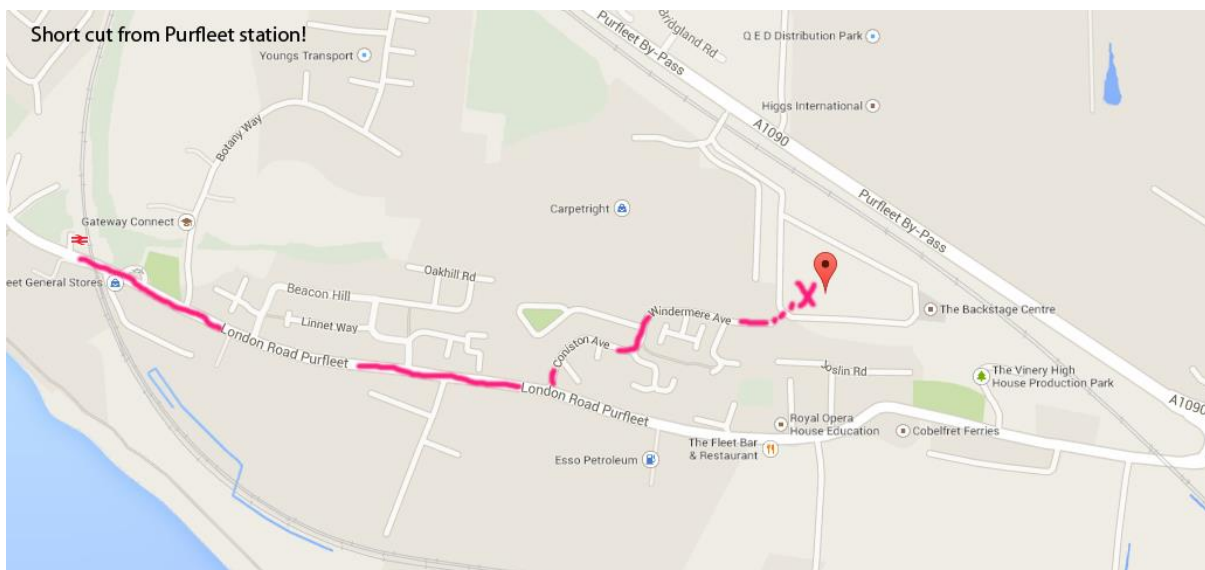

Visiting Kinetika – travel info.

Location: [VIEW GOOGLE MAP](#)

Address:

**Kinetika, 119 Artists' Studios,
High House Production Park, Artisan Way,
Off Purfleet Bypass, Purfleet, Essex, RM19 1AS**

The front of the building has two entrance doors.
If coming to the OFFICE (119), use the LEFT door.
If coming to the STUDIO (002), use the RIGHT door.

By Train:

Purfleet Railway Station is the nearest stop to the Production Park. It is located on the C2C Line, with trains leaving regularly from London Fenchurch Street and Southend Central Train Station. It is a 15-minute walk from the station. Turn left out of the station and walk straight up London Road, the fastest route to the Artists' Studios is shown on the map below. Follow signs for Royal Opera House.

Map showing a shortcut to the Artists' Studios – take Coniston Avenue and follow the road round.

The Artists' Studios is the first building you will see on the site if you approach from this side.

By Car:

From A13:

- Leave A13 when you see signs for Purfleet.
- Follow Purfleet signs along A1090 (Bypass)
- At the Circus Tavern roundabout take 2nd exit to High House Production Park.
- HHPP is the first turning on the right (as if you're turning in to Carpet Right).