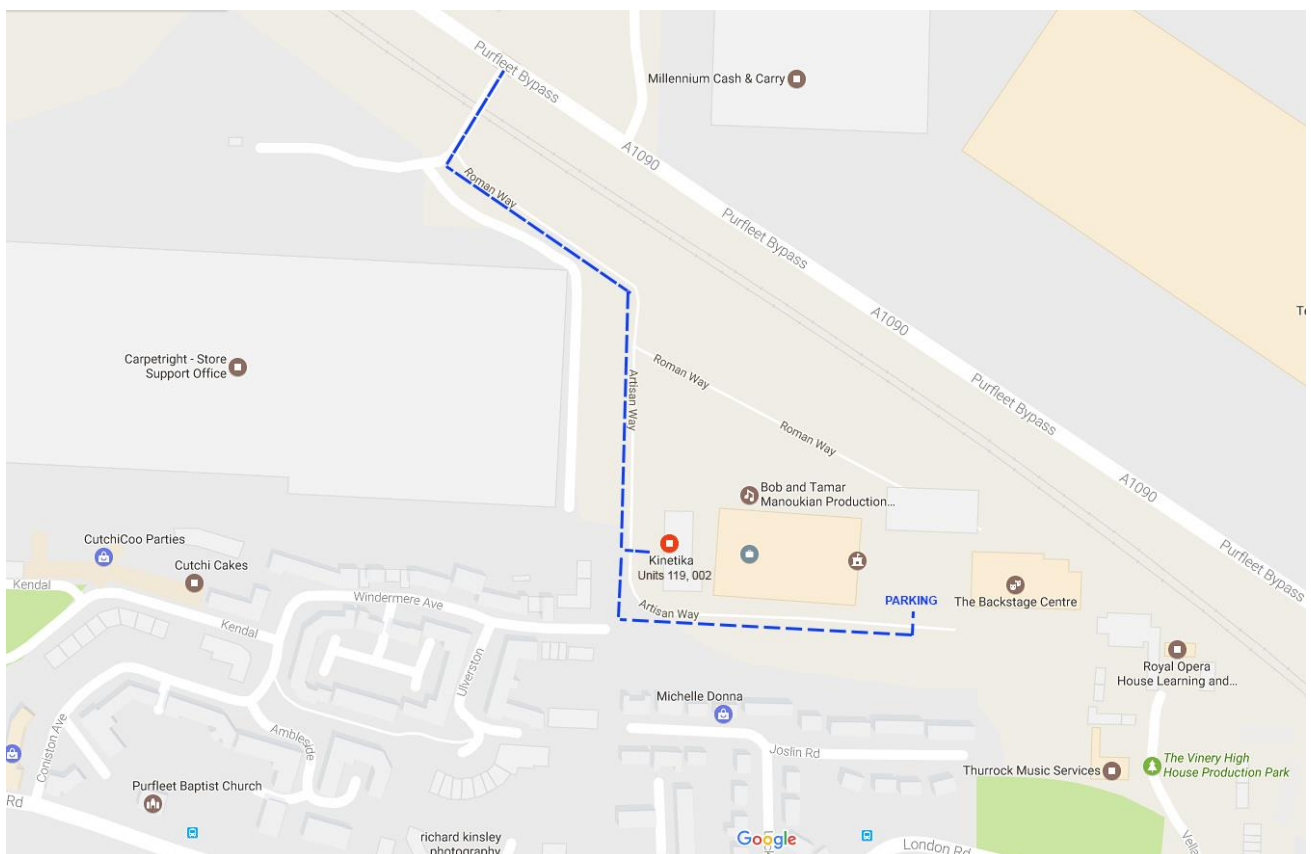

By Car:

To park nearest the studio, enter High House Production Park from Purfleet Bypass, not London Road. Look for a turning towards a large Carpet Right warehouse – it is not well signposted.

Note: Please do not rely solely on your sat nav to help you arrive, as you may get unreliable directions to this postcode. Google Maps is usually fine however.

There is free parking on site. If the spaces in front of the Artists' Studio are full, follow the road round and park at the Backstage Centre car park.

From M25:

- Take the M25 and leave the motorway at Junction 31.
- Join the A1090 (Stone House Lane) towards Purfleet railway station.
- At the roundabout with Purfleet Bypass, turn right along the Bypass.
- High House Production Park is first left.

From A13:

- Leave A13 when you see signs for Purfleet.
- Follow Purfleet signs along A1090 (Bypass)
- At the Circus Tavern roundabout take 2nd exit to High House Production Park.
- HHPP is the first turning on the right (as if you're turning in to Carpet Right).

Map below shows route off the bypass to the studio/parking.

At the Artists' Studios we are 119 or 002 on the doorbell. If no answer call: 01708 202846.

Registered office: Kinetika, 119 Artists' Studios, High House Production Park, Off Purfleet Bypass, Purfleet, Essex RM19 1AS
Company Registration No: 3482858 VAT No: 777938847